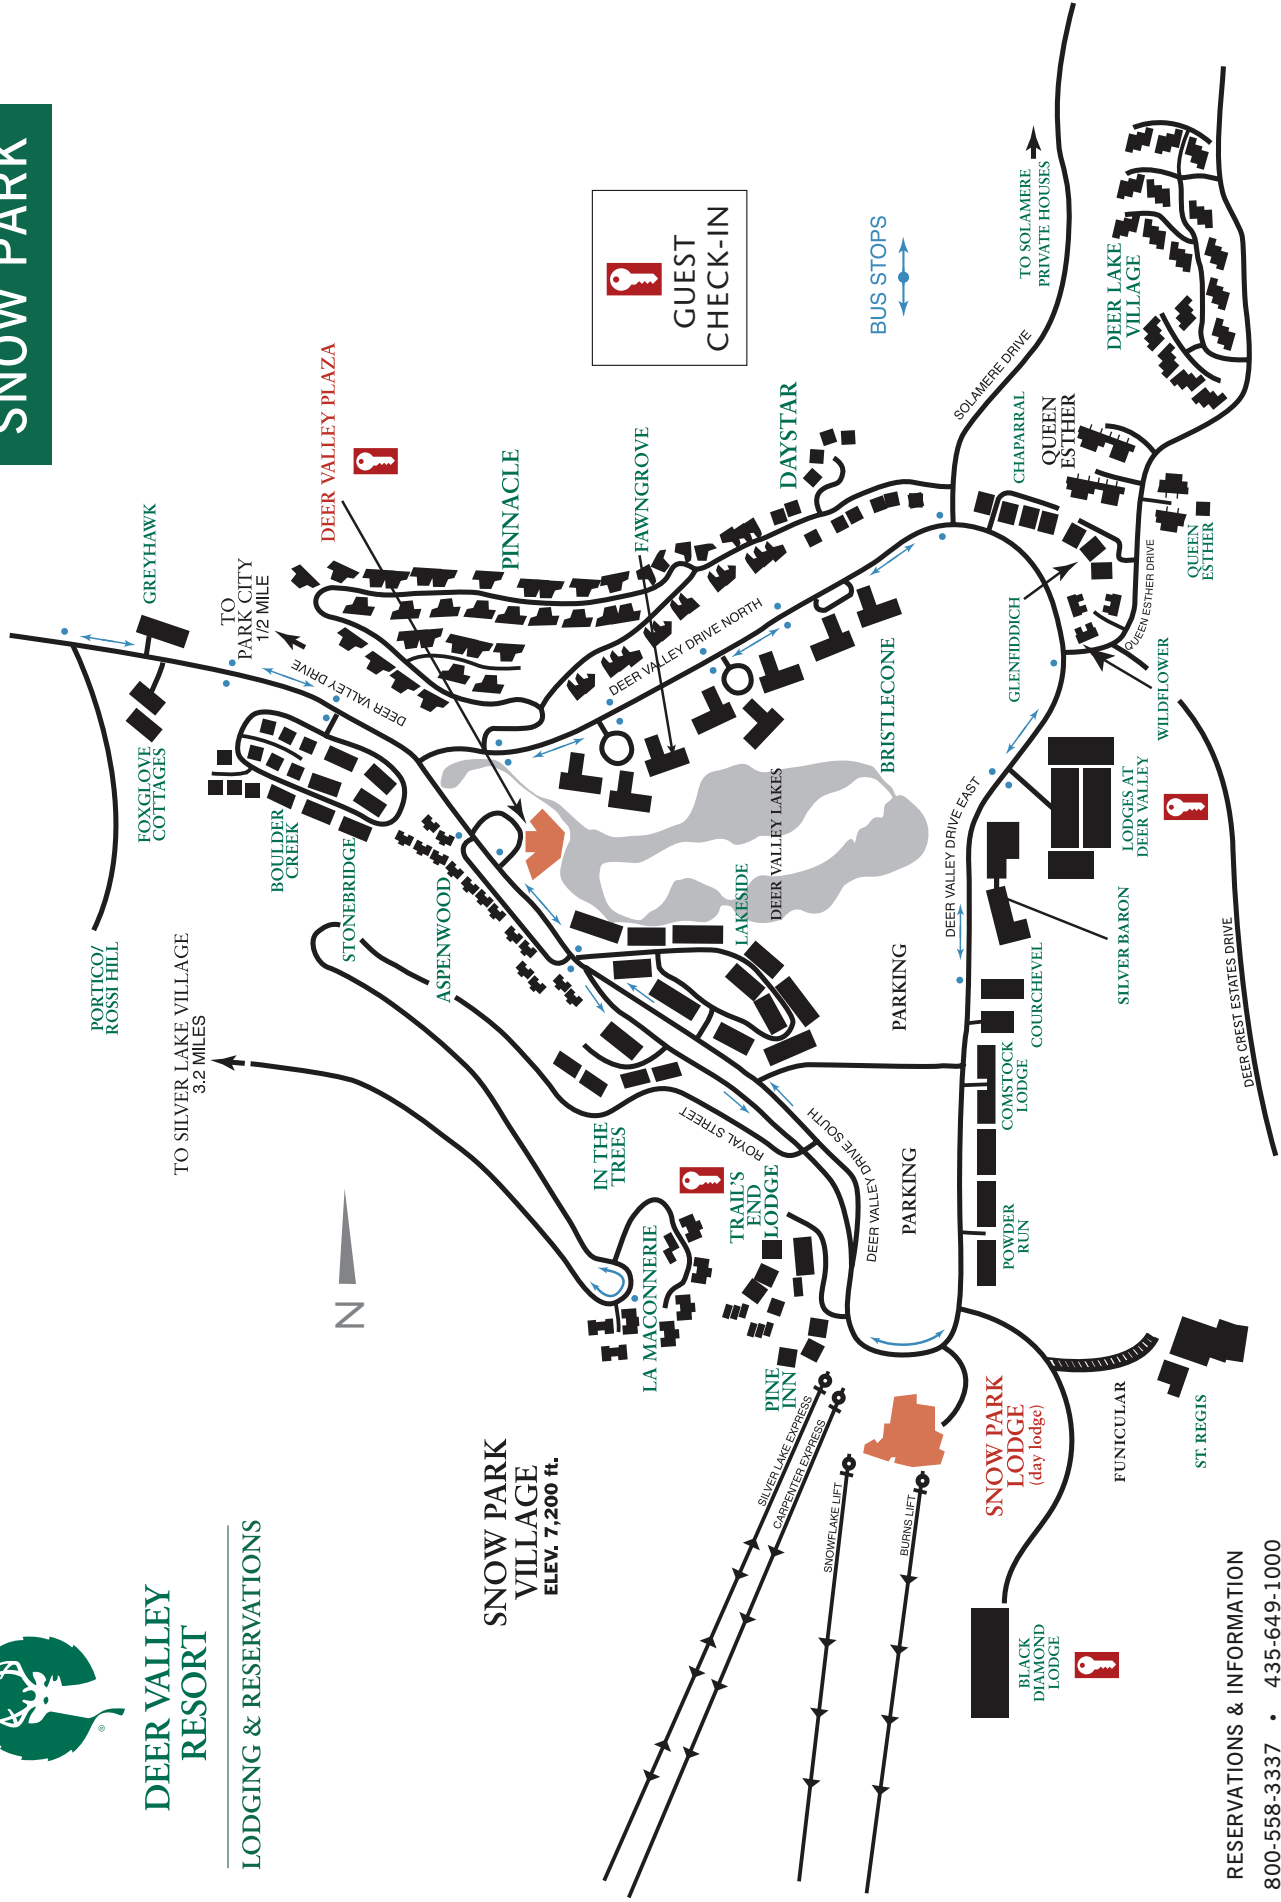

# DEER VALLEY RESORT

LODGING & RESERVATIONS

SNOW PARK VILLAGE  
ELEV. 7,200 ft.

# SNOW PARK

RESERVATIONS & INFORMATION  
 800-558-3337 • 435-649-1000  
 deervalley.com