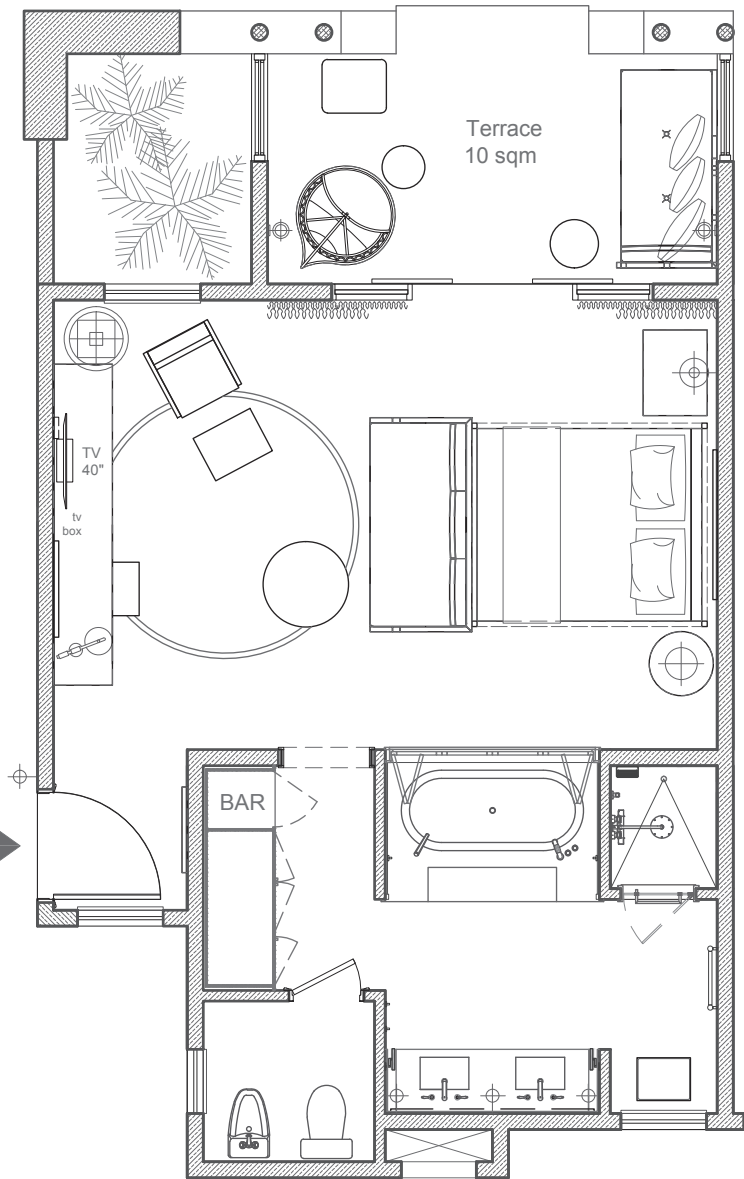

← JUNIOR SUITE
First Floor

JUNIOR SUITE
Ground Floor →

CONSTANCE LEMURIA SEYCHELLES
Junior Suites (52 m²)